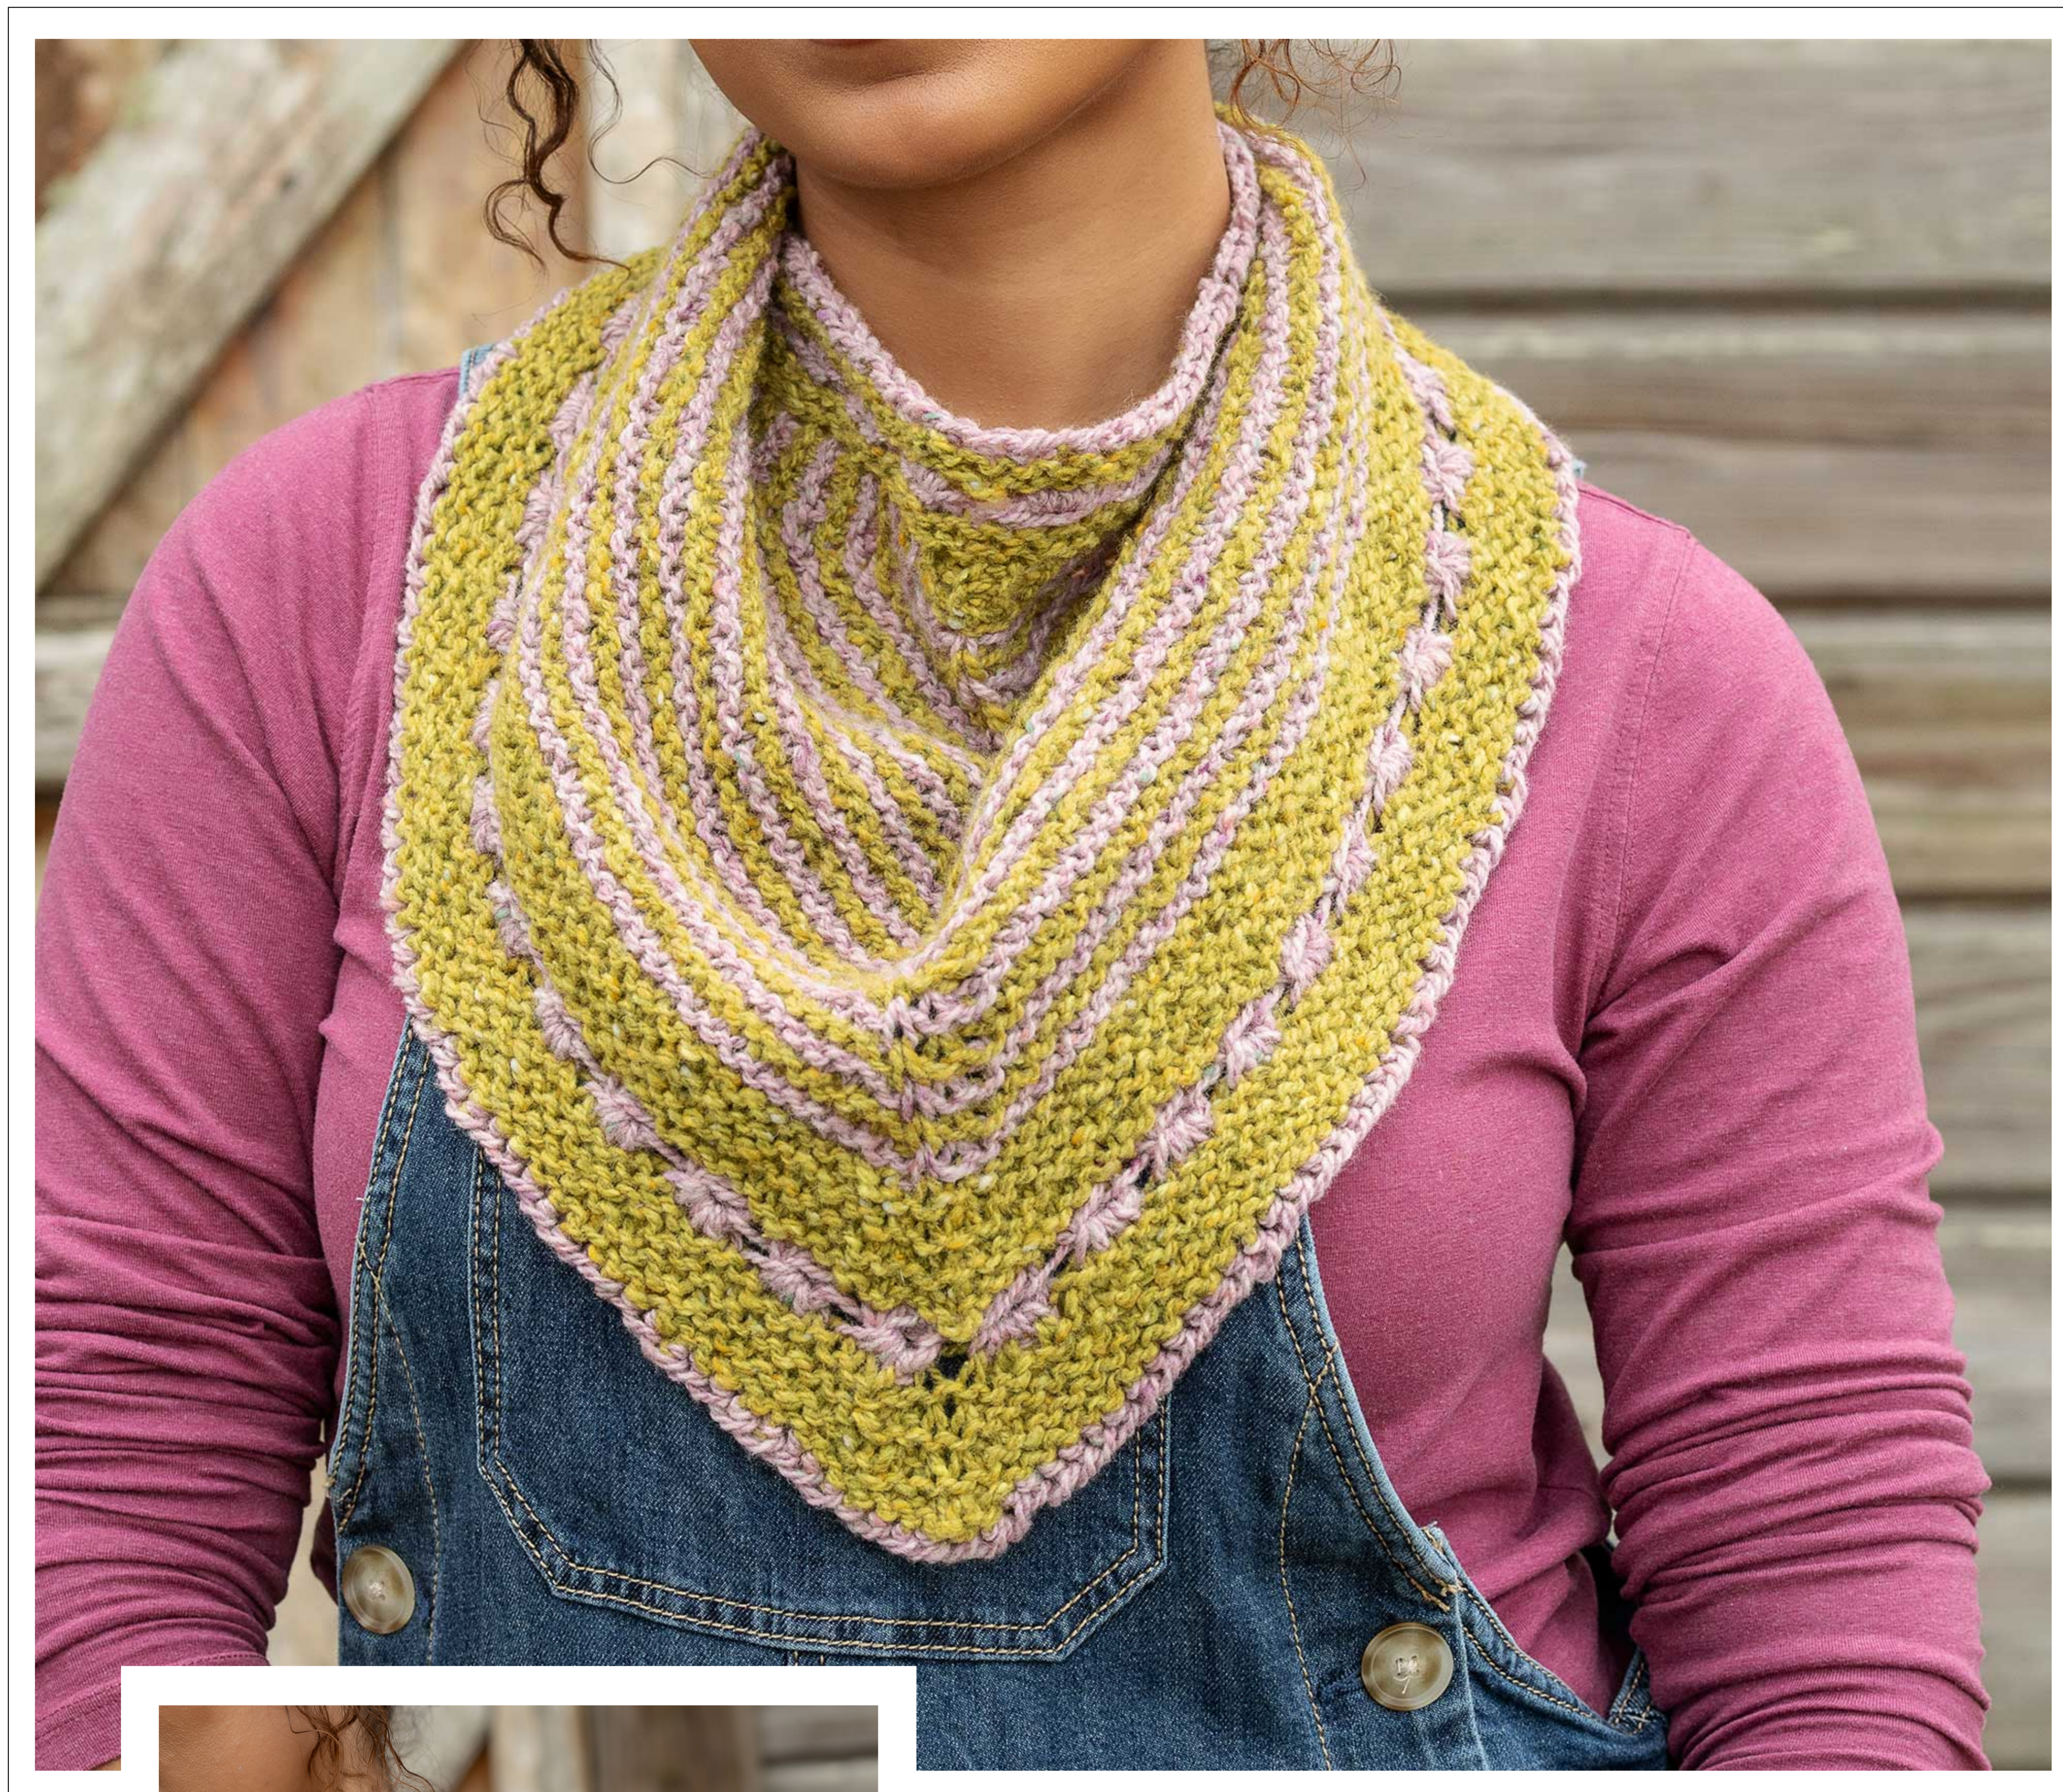

Fae Garland Cowlette

SAFIYYAH TALLEY — YARN: KELBOURNE WOOLENS LUCKY TWEED

Photo: Gale Zucker

Farm
& Fiber **Knits**

Find the pattern in the
Farm & Fiber Knits Library
[It.media/4cp4WKs](https://it.media/4cp4WKs)